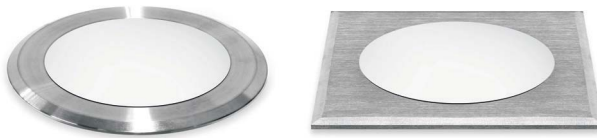

GRETTO DF

(Diffused)

- Gretto Diffused is an outdoor inground luminaire available either round or square.
- It has minimal aesthetic: luminaire installed with no visible screws.
- Body material: aluminium.
- Frame: stainless steel, AISI 316.
- Mounting box: plastic frame casing
- Safety glass: 6mm
- Power cable HO5RN-F 2x0.75mm² L= 1m
- Cable outer diameter: 6.5mm
- Cable gland: IP67
- Static load resistance: 2000 kgs
- Ingress Protection: IP67
- IK Rate: IK07

| Model | LED Power | CCT | CR180 LED Source | Beam Angle | Shape | Type | Dimming Option* | Extras |
|---|-----------------|-------------|---------------------|---------------|-----------------------------------|------------|--------------------------------|------------------------------------|
| | | | 80 (80) | | | | | |
| GRETTO Diffused (GRETTO DF) | 2.1W (2) | 2700K (27B) | 261lm | Diffused (DF) | Round (RD) | Fixed (FX) | Without Driver (00) | No Extras (0) Emergency Kit (1) |
| | | 3000K (30B) | 271lm | | Square (SQ) | | 230VAC Non Dimmable (230ND) | |
| | | 4000K (40B) | 286lm | | 24V/48DC Non Dimmable (2448ND) | | | |
| | | | | | | | 24VDC PWM Dimmable (24DM) | |
| | | | | | | | 48VDC PWM Dimmable (48DM) | |

* With external IP68 casing box Dali, Phase cut, 1-10V dimming also possible.

Ordering Code Example: GRETTO DF2-30B-80-DF-SQ-FX-00-0